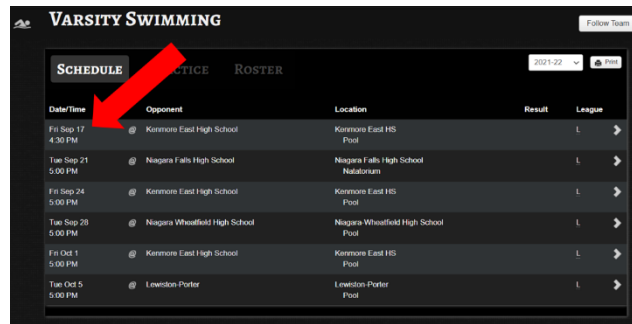

Directions to contest locations:

1. Access Team/Level specific schedule.

2. Click on date of the contest.