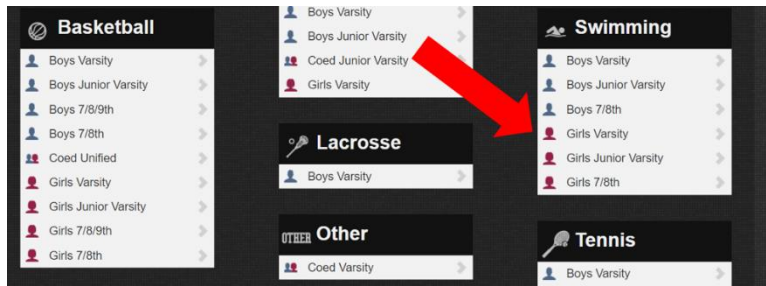

**Directions for accessing Kenmore West team schedules:**

1. Visit Kenmore West ArbiterLive website: <https://arbiterlive.com/Teams?entityId=11654>

2. Click on Team/Level for specific schedule.

**Directions to contest locations:**

1. Access Team/Level specific schedule.

2. Click on date of the contest.

3. Location address is provided → Click on “Get Directions”.